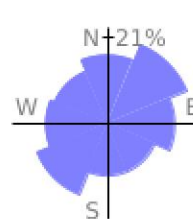

suuntoapp-Running-2024-08-11T15-14-09Z

range 7694' to 8271' gain 1325' loss 1329' exaggeration 34.2x

Elevation

Min 7694'
Avg 7984'
Max 8274'
Delta 580'

Slope

Min 0°
Avg 9°
Max 25°

Aspect

Tree Cover

Land Cover

Shrub 100%