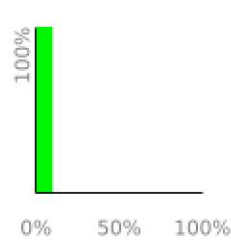

suuntoapp-Running-2024-08-11T15-14-09Z

range 7694' to 8271' gain 1325' loss 1329' exaggeration 34.2x

Elevation

Min 7694'
Avg 7984'
Max 8274'
Delta 580'

Slope

Min 0°
Avg 9°
Max 25°

Aspect

Tree Cover

Land Cover

Shrub 100%