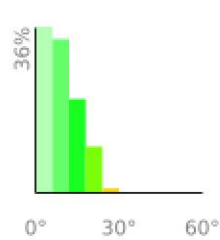

# suuntoapp-Running-2024-08-11T15-14-09Z

range 7694' to 8271' gain 1325' loss 1329' exaggeration 34.2x

Slope Angle (top), Land Cover (middle), Tree Cover (bottom)

## Elevation

Min 7694'  
 Avg 7984'  
 Max 8274'  
 Delta 580'

## Slope

Min 0°  
 Avg 9°  
 Max 25°