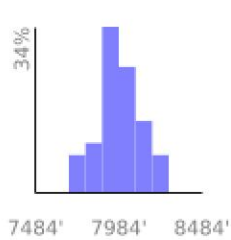

# suuntoapp-Running-2024-08-11T15-14-09Z

range 7694' to 8271' gain 1325' loss 1329' exaggeration 34.2x

Slope Angle (top), Land Cover (middle), Tree Cover (bottom)

## Elevation

Min 7694'  
 Avg 7984'  
 Max 8274'  
 Delta 580'

## Slope

Min 0°  
 Avg 9°  
 Max 25°