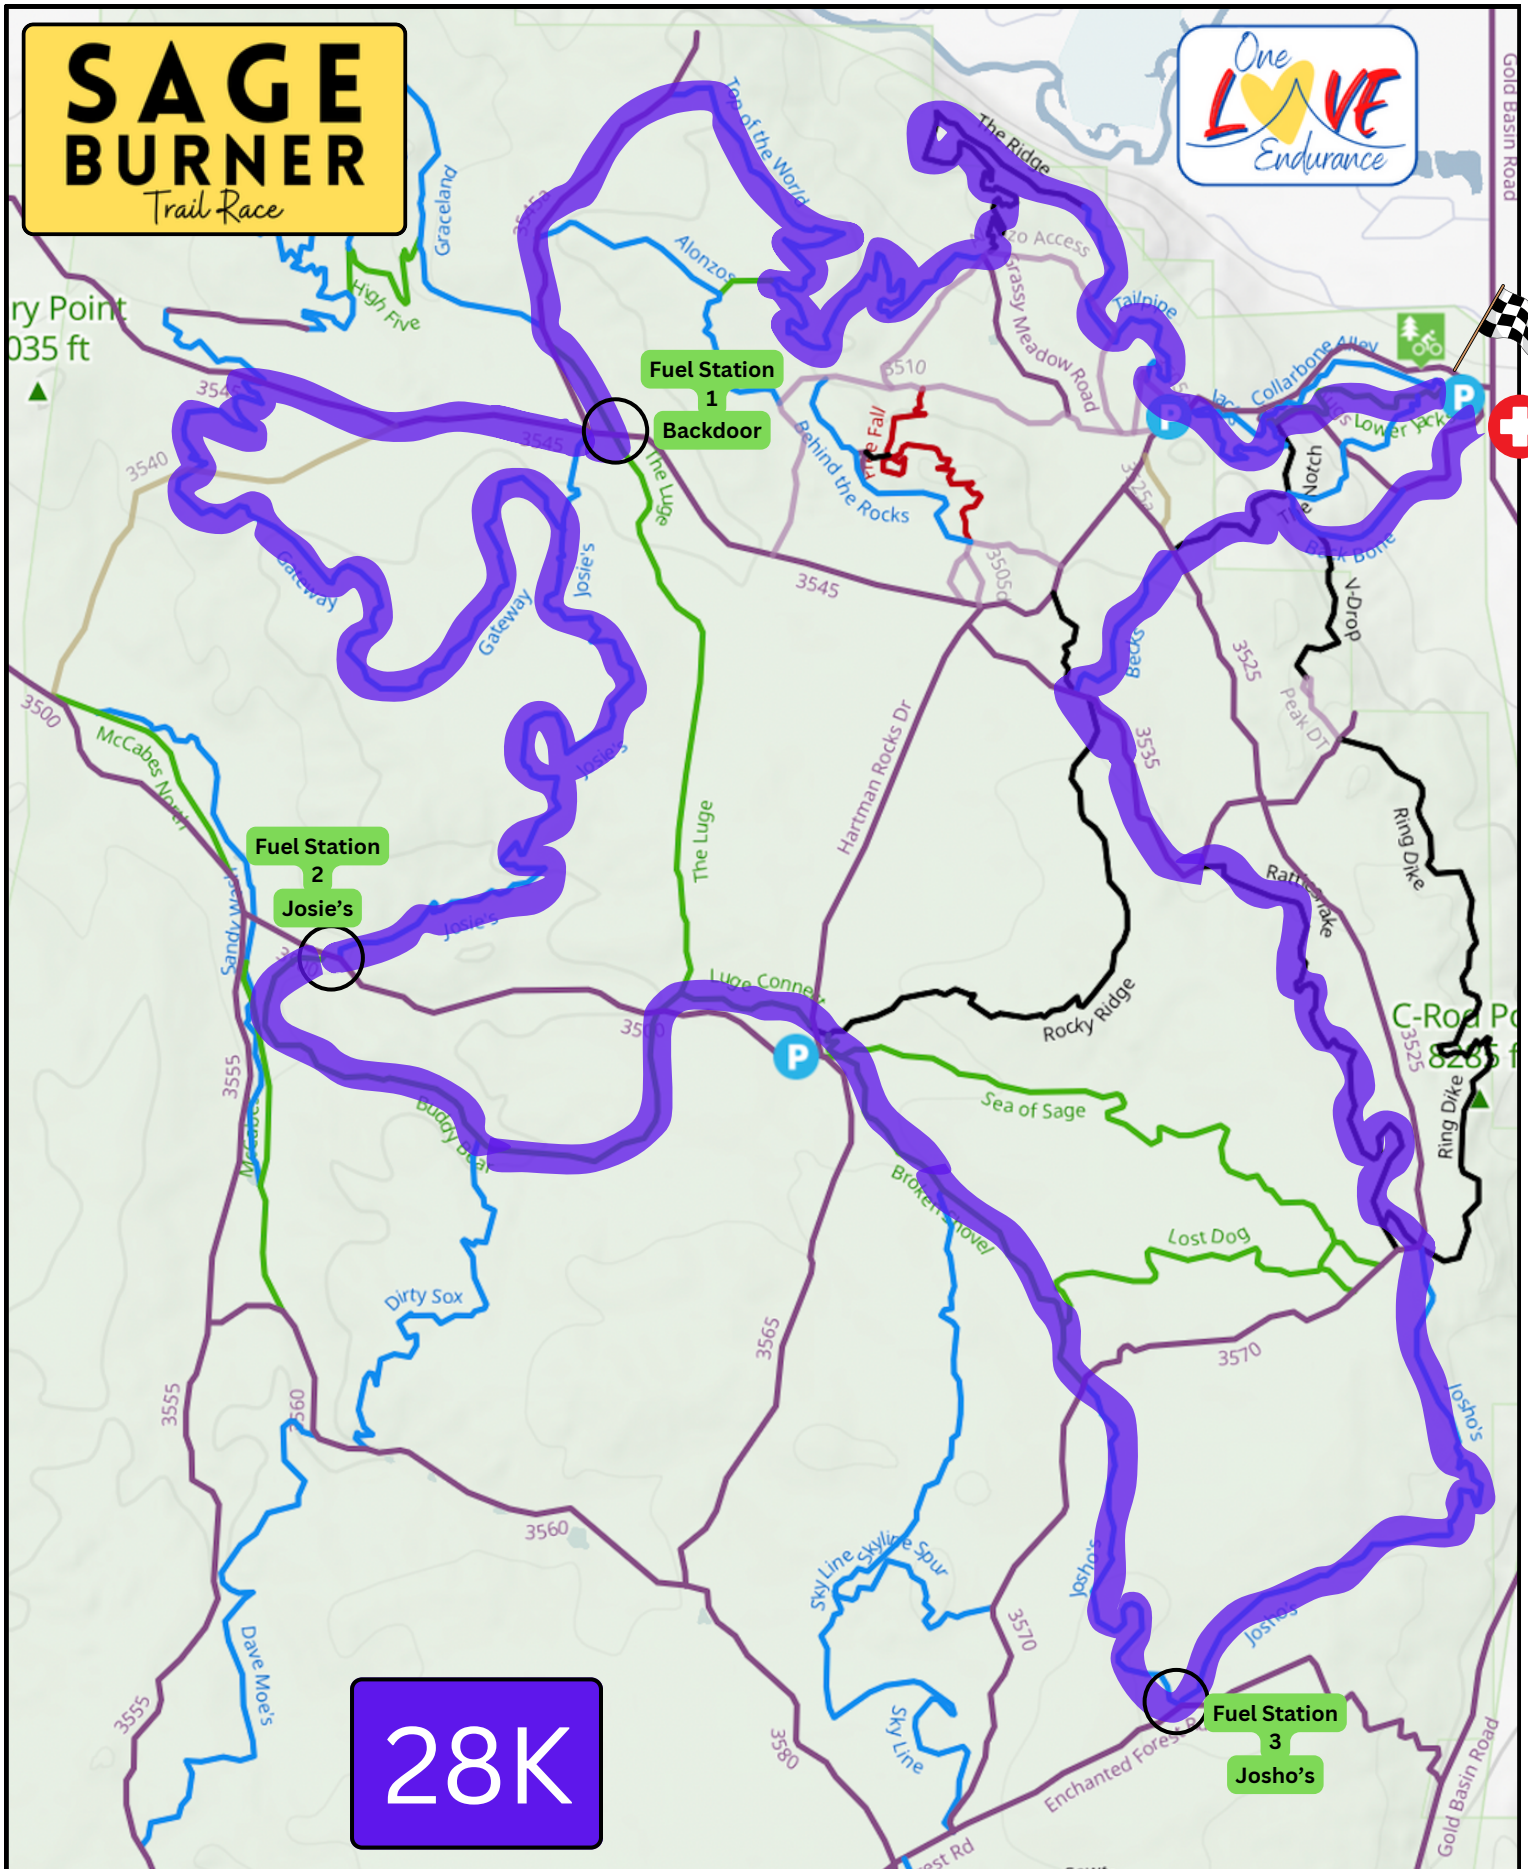

SAGE BURNER

Trail Race

Start & Finish Line

Finish Line Aid Station