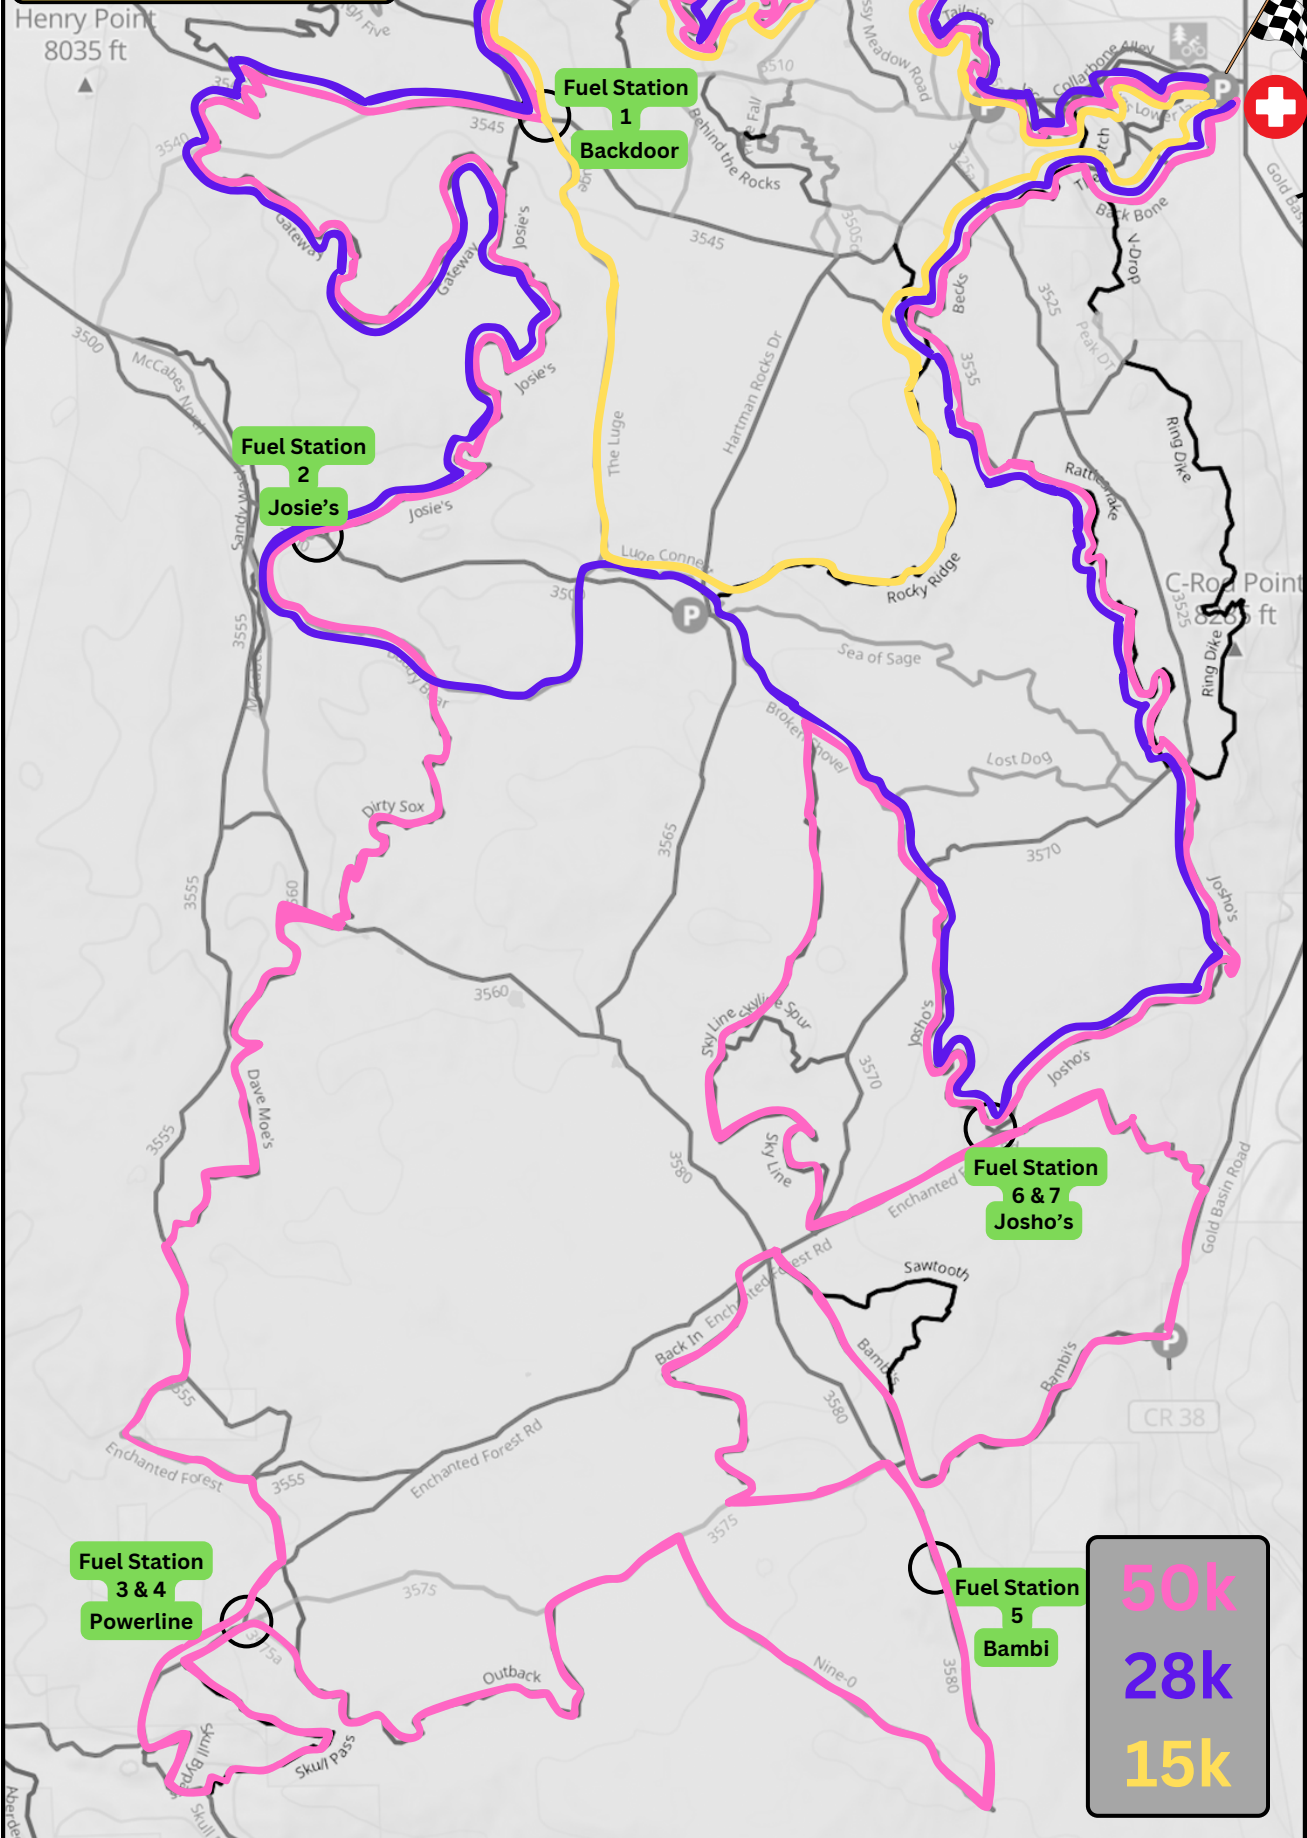

SAGE BURNER

Trail Race

Start & Finish Line
Finish Line
Aid Station

50k
28k
15k